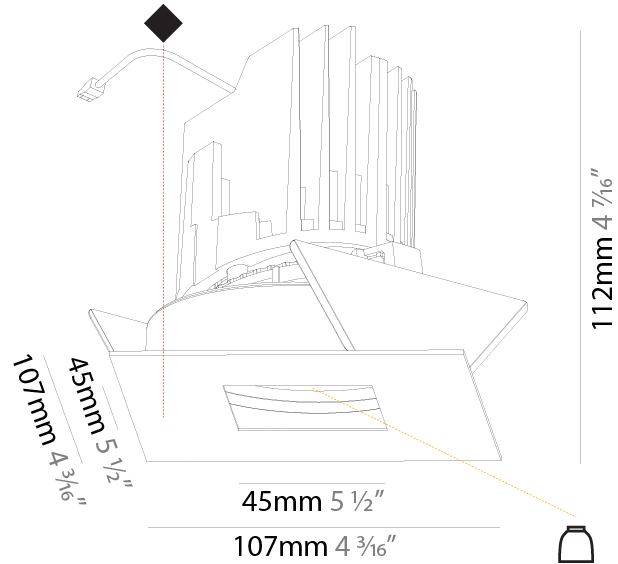

GENERAL

Series: Bioniq
Subseries: Bioniq Square Pinhole
Brand: Prolicht
Division: Architectural
Mounting Type: Recessed
Mounting Location: Ceiling
Subcategory: Downlight

PHYSICAL

Shape: Square
Length (mm): 107
Length (in): 4 3/16
Width (mm): 107
Width (in): 4 3/16
Depth (mm): 112
Depth (in): 4 7/16
Ceiling Thickness (mm): 10 / 12.5 / 15
Ceiling Thickness (in): 3/8 or 1/2 or 9/16
Min. Recessing Depth (mm): 130
Min. Recessing Depth (in): 5 1/8
Light Distribution: Adjustable / Downlight
Weight (kg): 0.463
Weight (lbs): 1.02
Fixture Finish: SSR / BKV / CWI / CRY / HAB / LAG / UFT / ITA / RUA / RUR / MIC / FTG / MYG / TWT / LOD / PUS / FRO / FUP / KIA / POP / BLS / SPG / MEY / GOH / GUM / CHC / COM / ABZ / JAG / OBR / MOS / ROR
Fixture Material: Aluminum Die Cast
Cut-out Measurements: 98mm / 3 7/8"

ELECTRICAL

Lamp Type: LED (Zhaga Standard)
Total Output Wattage (W): 15
Dimming: Dali Dimming
Driver Included: No
Driver Location: Recessed Housing
Driver Type: Constant Current - 120Vac
Housing: See components
Input Voltage (V): 120
Constant Current (MA): 350

LED

Number of LEDs: 1
Color Temperature (°K): Warm Dim
Max. Delivered Lumen (lm): 760
Nominal Lumen (lm): 1140
CRI: >90 CRI
Lamp Life (hrs): 50000

OPTICAL

Reflector°: 20 / 40 / 60
Adjustability: Rotational 355°; Tilt 30°

RATINGS AND CERTIFICATIONS

Certified By: Certified for North American Standards
IP rating: IP20