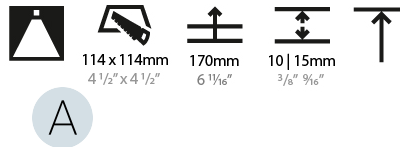

GENERAL

Series: Bioniq
Subseries: Bioniq Square Deep Comfort
Brand: Prolicht
Division: Architectural
Mounting Type: Recessed
Mounting Location: Ceiling
Subcategory: Downlight

PHYSICAL

Shape: Square
Length (mm): 119
Length (in): 4 11/16
Width (mm): 119
Width (in): 4 11/16
Depth (mm): 150
Depth (in): 5 7/8
Ceiling Thickness (mm): 10 / 12.5 / 15
Ceiling Thickness (in): 3/8 or 1/2 or 9/16
Min. Recessing Depth (mm): 170
Min. Recessing Depth (in): 6 11/16
Light Distribution: Downlight
Weight (kg): 0.656
Weight (lbs): 1.45
Fixture Finish: SSR / BKV / CWI / CRY / HAB / LAG / UFT / ITA / RUA / RUR / MIC / FTG / MYG / TWT / LOD / PUS / FRO / FUP / KIA / POP / BLS / SPG / MEY / GOH / GUM / CHC / COM / ABZ / JAG / OBR / MOS / ROR
Fixture Material: Aluminum Die Cast
Cut-out Measurements: 114mm / 4 1/2" x 114mm / 4 1/2"

ELECTRICAL

Lamp Type: LED (Zhaga Standard)
Total Output Wattage (W): 15
Dimming: Dali Dimming
Driver Included: No
Driver Location: Recessed Housing
Driver Type: Constant Current - 120Vac
Housing: See components
Input Voltage (V): 120
Constant Current (MA): 350

LED

Number of LEDs: 1
Color Temperature (°K): Warm Dim
Max. Delivered Lumen (lm): 760
Nominal Lumen (lm): 1140
CRI: >90 CRI
Lamp Life (hrs): 50000

OPTICAL

Reflector: 20 / 40 / 60

RATINGS AND CERTIFICATIONS

Certified By: Certified for North American Standards
IP rating: IP20

PROJECT
TYPE
SPECIFIER
QUANTITY
DATE