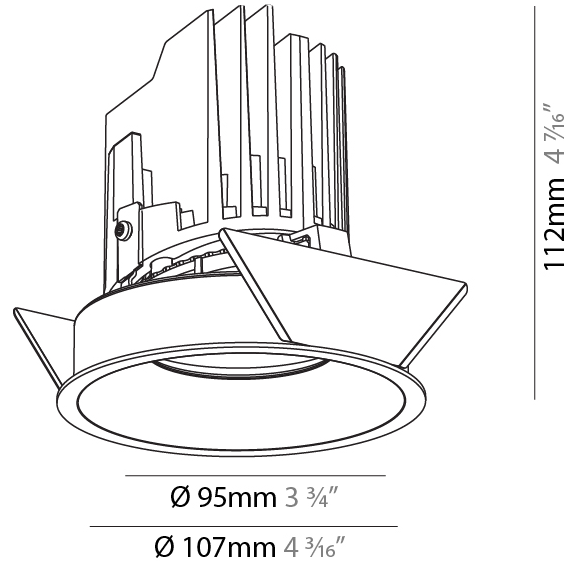

RATINGS AND CERTIFICATIONS

Certified By: Certified for North American Standards
IP rating: IP20