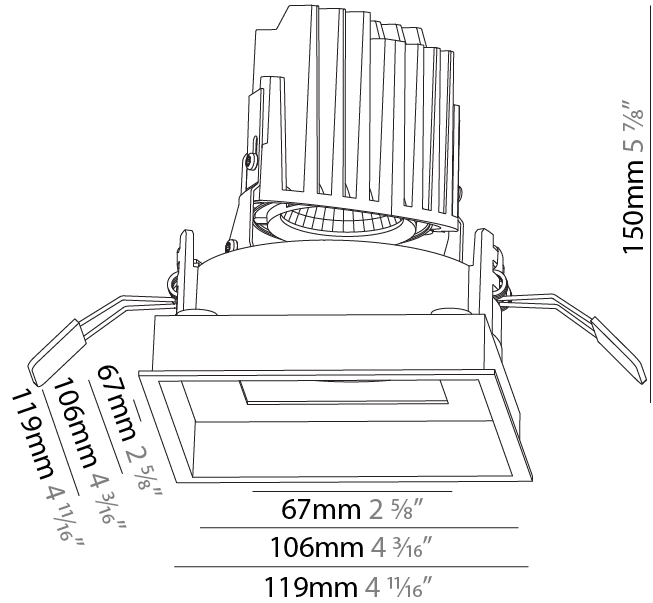

GENERAL

Series: Bioniq
Subseries: Bioniq Square Deep Comfort
Brand: Prolicht
Division: Architectural
Mounting Type: Recessed
Mounting Location: Ceiling
Subcategory: Downlight

PHYSICAL

Shape: Square
Length (mm): 119
Length (in): 4 11/16
Width (mm): 119
Width (in): 4 11/16
Depth (mm): 150
Depth (in): 5 7/8
Ceiling Thickness (mm): 10 / 12.5 / 15
Ceiling Thickness (in): 3/8 or 1/2 or 9/16
Min. Recessing Depth (mm): 170
Min. Recessing Depth (in): 6 11/16
Light Distribution: Downlight
Weight (kg): 0.656
Weight (lbs): 1.45
Fixture Finish: SSR / BKV / CWI / CRY / HAB / LAG / UFT / ITA / RUA / RUR / MIC / FTG / MYG / TWT / LOD / PUS / FRO / FUP / KIA / POP / BLS / SPG / MEY / GOH / GUM / CHC / COM / ABZ / JAG / OBR / MOS / ROR
Fixture Material: Aluminum Die Cast
Cut-out Measurements: 114mm / 4 1/2" x 114mm / 4 1/2"

ELECTRICAL

Lamp Type: LED (Zhaga Standard)
Total Output Wattage (W): 15
Dimming: Dali Dimming
Driver Included: No
Driver Location: Recessed Housing
Driver Type: Constant Current - 120Vac
Housing: See components
Input Voltage (V): 120
Constant Current (MA): 350

LED

Number of LEDs: 1
Color Temperature (°K): Warm Dim
Max. Delivered Lumen (lm): 760
Nominal Lumen (lm): 1140
CRI: >90 CRI
Lamp Life (hrs): 50000

OPTICAL

Reflector: 20 / 40 / 60

RATINGS AND CERTIFICATIONS

Certified By: Certified for North American Standards
IP rating: IP20

PROJECT
TYPE
SPECIFIER
QUANTITY
DATE